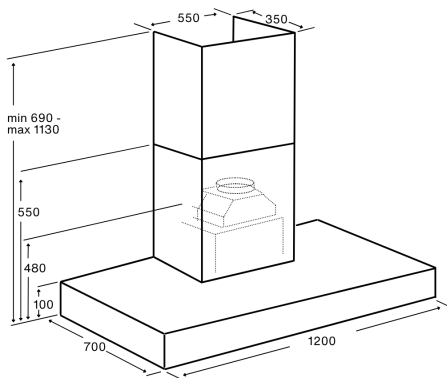

LINE DRAWING

See user manual for more information

KEY FEATURES

Onboard Green Energy Motor

Our revolutionary technology paired with advanced engineering generates greater air movement with less fan movement, creating a superior cooking environment.

Powerful Airflow

With impressive airflow and control, this rangehood quickly and effectively removes smoke, steam, heat, odours, and other airborne particles from the kitchen. Conveniently controlled with 4 speed settings.

LED Lighting

LED lights that are eco-friendly and energy efficient. Their durability makes them resilient to heat, and they emit a nice, bright light, making them a perfect option for your hoods lighting.

Baffle Filters

Interlocking C-shaped baffles capture grease and smoke. Highly regarded for their advanced design and durability, their leading construction is designed to catch oil, grease and other contaminants. With a lifetime warranty, they clean effortlessly in the dishwasher.

Induction Suited

This rangehood has the sufficient extraction required to facilitate induction cooking. As induction cooking uses the base of the pan as the heat source, less moisture and steam is evaporated before it reaches the filters. This can create drops of water that drip into your cooking.

Button Control

Easy to use, the sleek button control lets you power your rangehood with a simple, classic touch. Control the rangehoods fan speed and lighting effortlessly at the touch of a button. Modern design and straightforward controls make operation a breeze while enjoying your cooking experience.

Marine Grade

A marine grade rangehood outdoor placement is important for those who live within five kilometres of the coast. The levels of salt in the air can lead to corrosion in metals which damage and reduce the lifespan of your rangehood. Marine grade stainless steel is designed to resist corrosion.

Extra Deep Coverage

Ensuring ultimate extraction over your high-performance cooktop or BBQ, the Extra Deep range gives you superior coverage. With cleaner and more efficient cooking environment, all grease, odours and airborne particles are captured with the additional front to back coverage.

Hand-Crafted in Italy

Quality, functionality, innovation, style & luxury hand-crafted in Italy. Leading the market in design and functionality, this collection has been specifically handpicked for Australian living.

#Extraction rate is an approximate figure and may vary depending on installation.

*Please note noise level is an approximate range and subject to installation and surrounding materials.

For more information, visit our website.