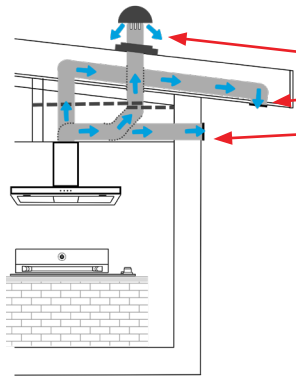

EASYEAVEKIT

200mm diameter
Eave Installations

Suitable for duct runs of up to 3 metres, semi rigid, clamps 125/150 expander and eave vent included .

EASYWALLKIT

200mm diameter
External Wall Installations

Suitable for duct runs of up to 3 metres, semi rigid, clamps 125/150 expander and wall vent include.

ALFRESCO DUCTING

EASYROOFKIT

EASYEAVEKIT

EASYWALLKIT

NB: rangehood should be 1200mm - 1600mm above BBQ cooking surface.

An interlock or shut-off valve is recommended for enclosed alfresco areas. See user manual for more information.